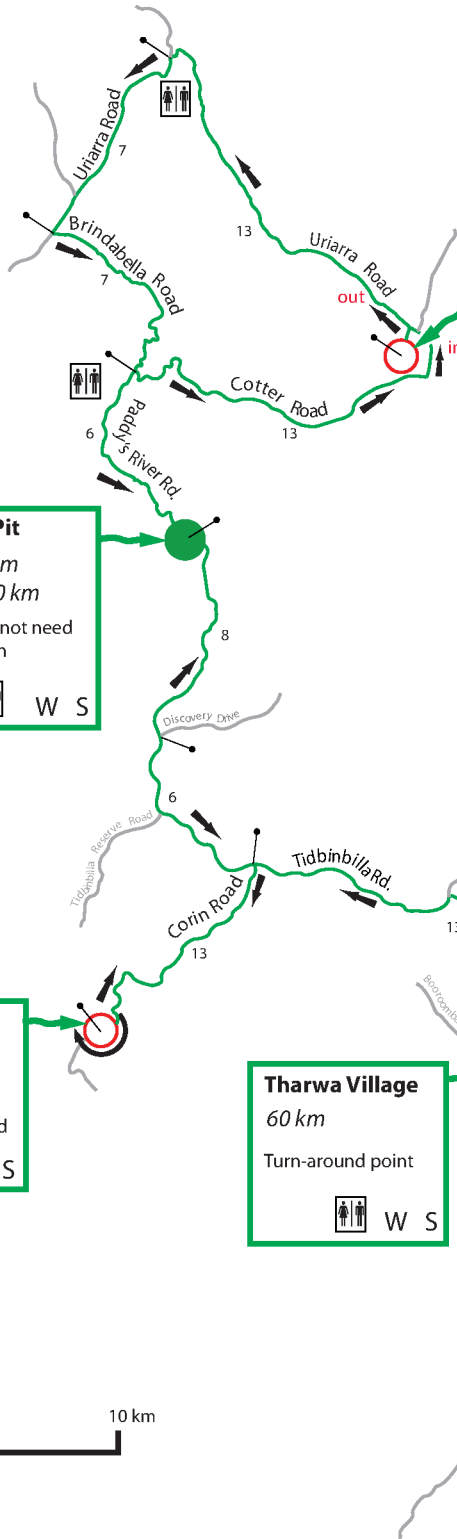

Corin Challenge 130 km

**Stromlo Forest Park
START and FINISH**

Start 0 km
Finish 132 km

Riders must check in at start and finish

W F

Gravel Pit

Out 33 km
Back 110 km

Riders do not need to check in

W S

**Corin Forest
Check in**

86 km

Second turn-around point

W S

Tharwa Village

60 km

Turn-around point

W S

Legend

toilet

shower

water W

snacks S

food F

check-point
(must check in)

turn-around

food/water
(no check-in required)

distance between points 9