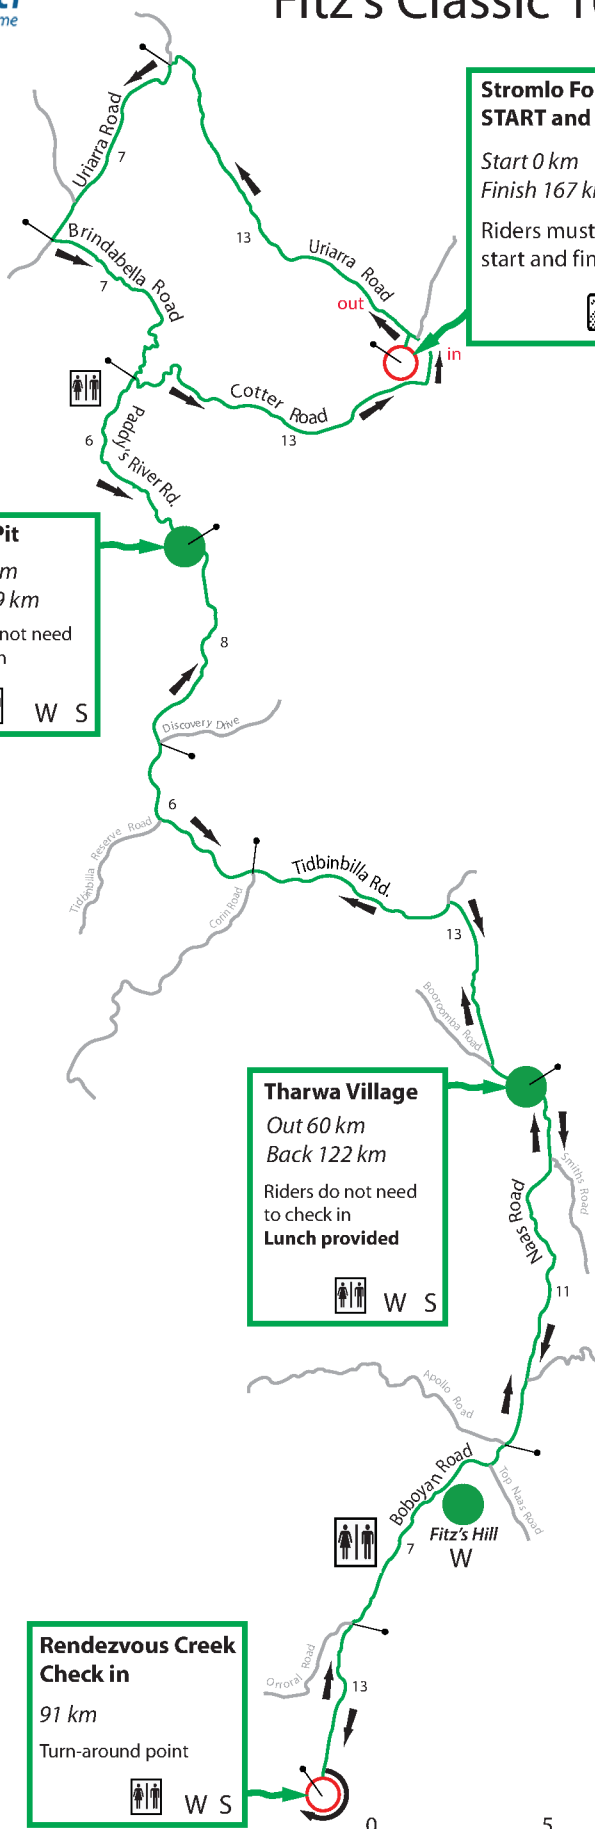

Fitz's Classic 165 km

**Stromlo Forest Park
START and FINISH**

Start 0 km
Finish 167 km

Riders must check in at start and finish

W F

Gravel Pit

Out 33 km
Back 149 km

Riders do not need to check in

W S

Tharwa Village

Out 60 km
Back 122 km

Riders do not need to check in

Lunch provided

W S

**Rendezvous Creek
Check in**

91 km

Turn-around point

W S

Legend

- toilet
- shower
- water W
- snacks S
- food F
- check-point
(must check in)
- turn-around
- food/water
(no check-in required)
- distance between points